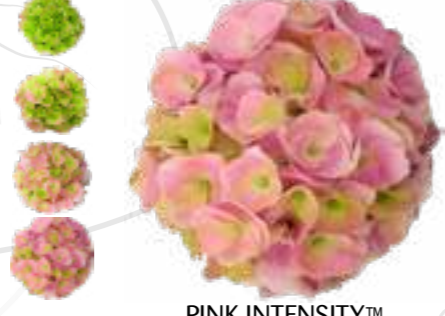

PINK INTENSITY™
HYDRANGEA
CPVO PROTECTED

- Bullet round and waxy flowers in intense pink
- Very strong and firm branches with dense foliage