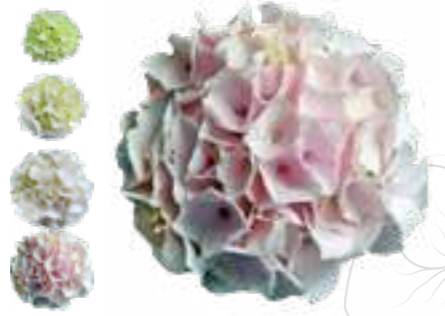

CANDYFLOSS™
HYDRANGEA
CPVO PROTECTED

- Beautiful feminine flowers with strong branches
- Starts creamy white and moves into tender pink
- Floradania Award Winner 2013