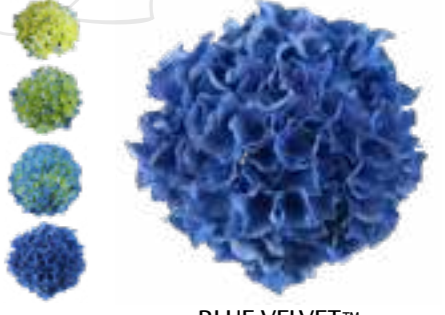

- Beautiful fusion of green and blue colors
- Vibrant colors that become more contrasting as the flowers are developing

PURPLE ROMANCE™
HYDRANGEA
CPVO PROTECTED

- Beautiful round purple flowers
- Good and early bud setting
- Tolerates direct sunlight

Award Winner

DEEP PURPLE™
HYDRANGEA
CPVO PROTECTED

- Dark purple flowers with a black touch in the middle
- A distinctive dark foliage that complements the flowers beautifully
- Tolerates direct sunlight

BLUE SUNSET™
HYDRANGEA
CPVO PROTECTED

- Intense blue flowers with a slight touch of purple
- Strong plant structure

BLUE VELVET™
HYDRANGEA
CPVO PROTECTED

- Soft velvety dusty-blue flowers
- Strong and good bud setting