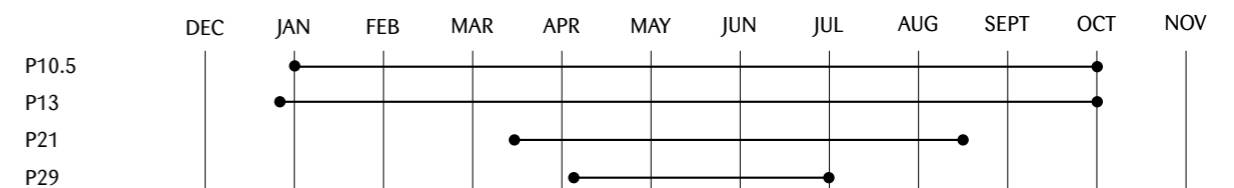

SELLING SEASON | SCHROLL®